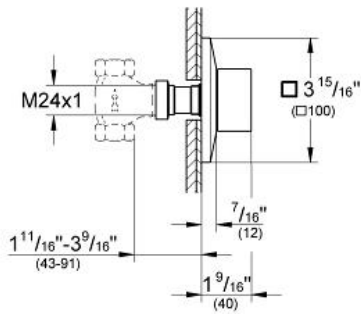

ALLURE BRILLIANT  
Volume Control Trim

MODEL # 19797000

Pure Freude  
an Wasser

GROHE

**Product Description:**  
ALLURE BRILLIANT  
Volume Control Trim

**Standard Specification:**

- GROHE StarLight chrome finish
- Metal grip handle
- For use with Volume Control Rough-in Set (35 029) (sold separately)

**Applicable Codes & Standards:**

- Energy Policy Act of 1992
- ASME A112.18.1/CSA B125.1

**Color:**

- 19797000 StarLight Chrome